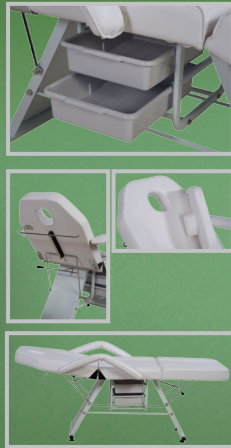

FACIAL / MASSAGE CHAIRS

Available in:
White
Black

CHAIRS

Available in:
Bright Burgundy
Cappuccino
Black

Available in:
Bright Burgundy
Cappuccino
Black

Available in:
Bright Burgundy
Cappuccino
Black

- Premiere Ultra Leather
- Chrome Finish
- Heavy Duty Casters
- Pneumatic Seat-Height Adjustment