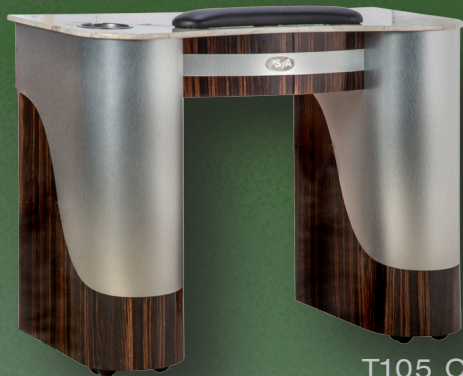

- Duotone
- Marble Top
- Locking Drawers

T105 MAPLE/
OAK

- Duotone
- Marble Top
- Locking Drawers

T105 ALUM/
BURG

T105G CHERRY/
ALUM

- Duotone
- Marble Top
- Locking Drawers

T105G MAPLE/
OAK

- Duotone
- Marble Top
- Locking Drawers