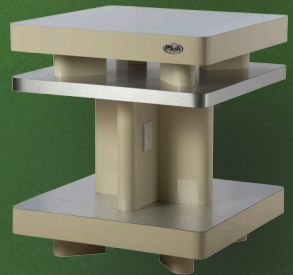

UV48 BEIGE/ALUM