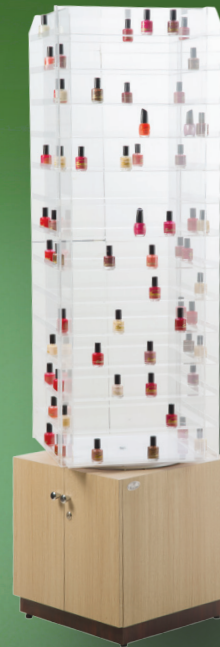

C48 CHERRY/CHESTNUT

C209 MAPLE/OAK

C48 ALUM/CHERRY

C108 BEIGE/ALUM

C211 ALMOND/CAP

C108 MAPLE/OAK

POLISH RACK

This rack will hold all of the fashionable polish colors that your customers are looking for. Ask us about our various colors and styles.

PDC 001
24"x28"
Holds 180 bottles
(bottles not included)

PDC 002
21"x48"
Holds 250 bottles
(bottles not included)

PDC 005
18"x69"
Holds 650 bottles
(bottles not included)

Cherry/Chestnut

PDC 005
18"x69"
Holds 650 bottles
(bottles not included)
Ash/Rosewood