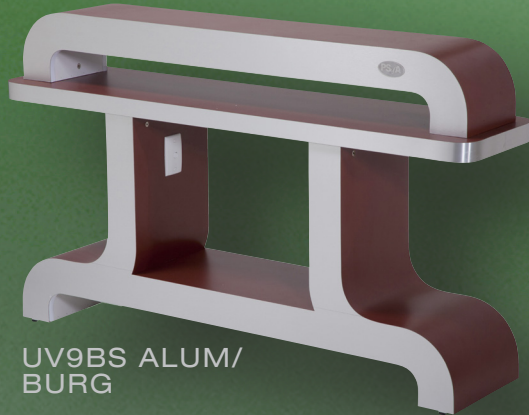

DRYERS

Our dryers are beautiful as well as functional. Just like our counters, they come in a variety of colors and styles that will fit right into your salon.

COLORS MAY VARY*