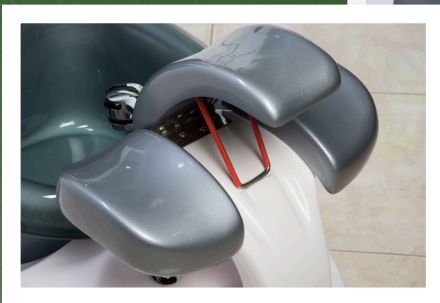

Pedi Spas of America

carefully controls and monitors the entire process of making a quality Pedicure Spa from raw materials to finished products, ready to be shipped to salons.

“We do it all: design, manufacture, market, distribute, deliver and install (local areas only)”

Technologies and styles have evolved over the years, **PSofA** has evolved too. Always keeping up with current fashion trends. With our dynamic and flexible spirit that underlies everything we do, which has allowed us to continue to grow our business and place us in a position to be industry leader.